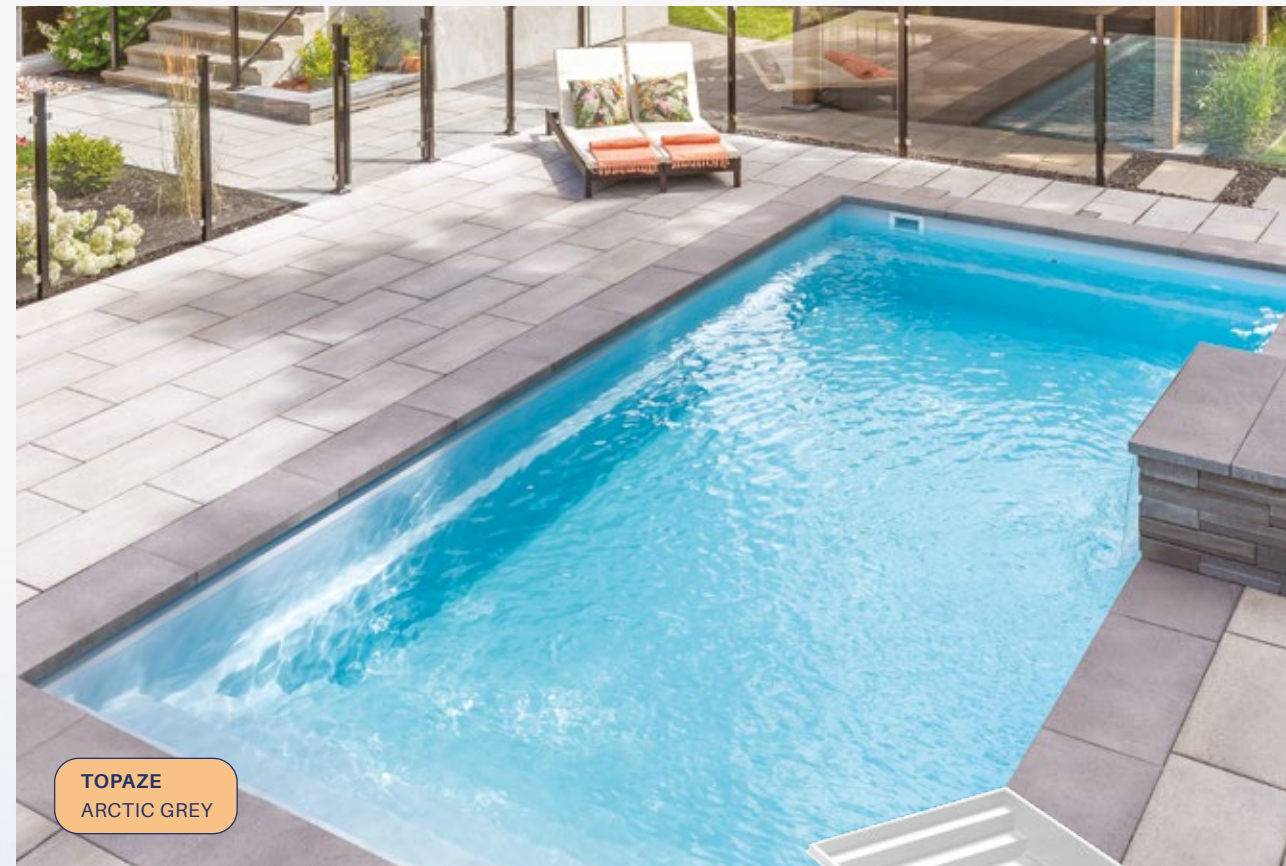

A

SIZES AVAILABLE

8' x 14'

depth 4' 10"

B

12' x 20'

depth 4' 10"

C

12' x 24'

depth 4' 10"

D

12' x 26'

depth 4' 10"

TOPAZE

Ideal for swimming lovers, this classic rectangular model is perfect for long swims in the sun with its large steps.

*ALL DIMENSIONS ARE TO OUTSIDE EDGE. LENGTH WIDTH AND DEPTH MAY VARY. NON DIVING POOLS. USE OF DIVING EQUIPMENT IS PROHIBITED