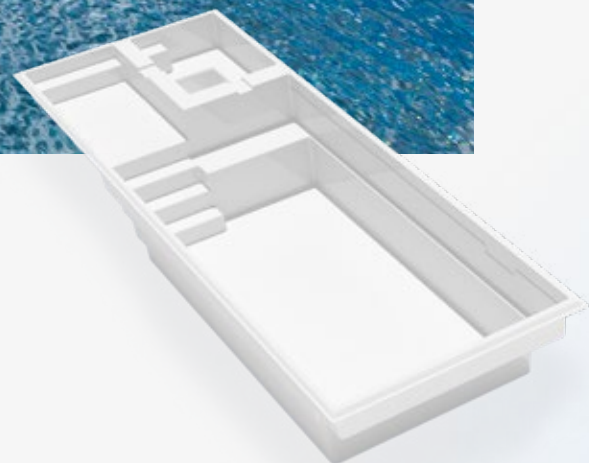

### SIZES AVAILABLE

14' x 31'

depth 4' 10"

B

14' x 36'

depth 4' 10"

# QUARTZ

The Quartz pool model features an extensive beach area along with a simple bench. Its unique design allows the entire family to maximize the pool space.

A

**SIZES AVAILABLE**

14' x 31'

depth 4' 10"