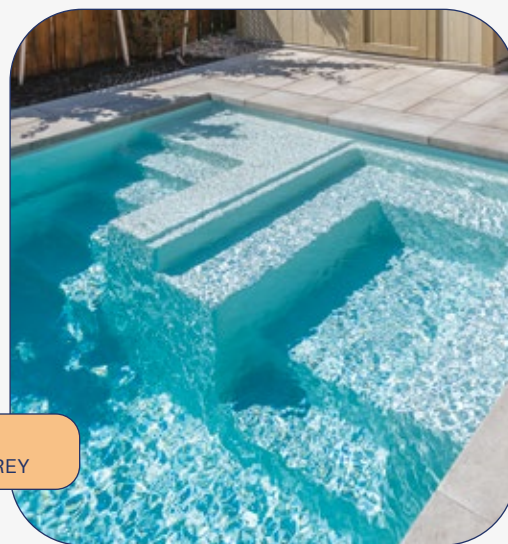

LAZULI
ARCTIC GREY

A

SIZES AVAILABLE

8' x 16'

depth 4' 9"

B

12' x 20'

depth 4' 10"

OPAL

With its short beach area, this model allows you to make the most of your backyard while maintaining livable spaces around it.

*ALL DIMENSIONS ARE TO OUTSIDE EDGE. LENGTH WIDTH AND DEPTH MAY VARY.
NON DIVING POOLS. USE OF DIVING EQUIPMENT IS PROHIBITED