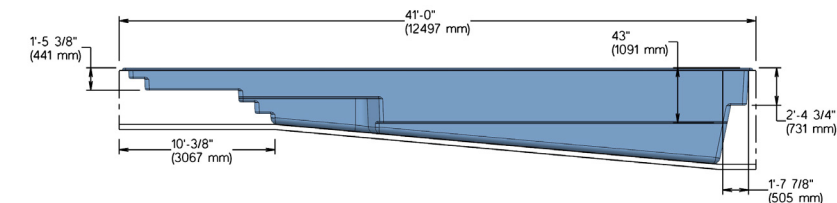

SAUBLE

16' x 41'

MADE IN
CANADA

Available colors

SAUBLE MODEL

DIMENSIONS	16' x 41'
DEPTH	6'
WEIGHT EMPTY POOL	3 370 lbs · 1 529 kg
INTERIOR VOLUME	2 077.57 ft ³ · 58.83 m ³
WATER VOLUME	58 830 L · 15 541 gal

INCLUDED:

SKIMMER | RETURN | DRAIN

16'
4 877 mm