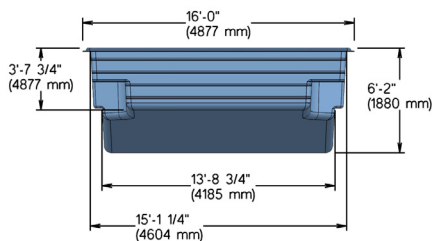

SAUBLE

16' x 41'

MADE IN
CANADA

Available colors

SAUBLE MODEL

DIMENSIONS	16' x 41'
DEPTH	6'
WEIGHT EMPTY POOL	3 370 lbs · 1 529 kg
INTERIOR VOLUME	2 077.57 ft ³ · 58.83 m ³
WATER VOLUME	58 830 L · 15 541 gal

INCLUDED:

SKIMMER | RETURN | DRAIN

16'
4 877 mm