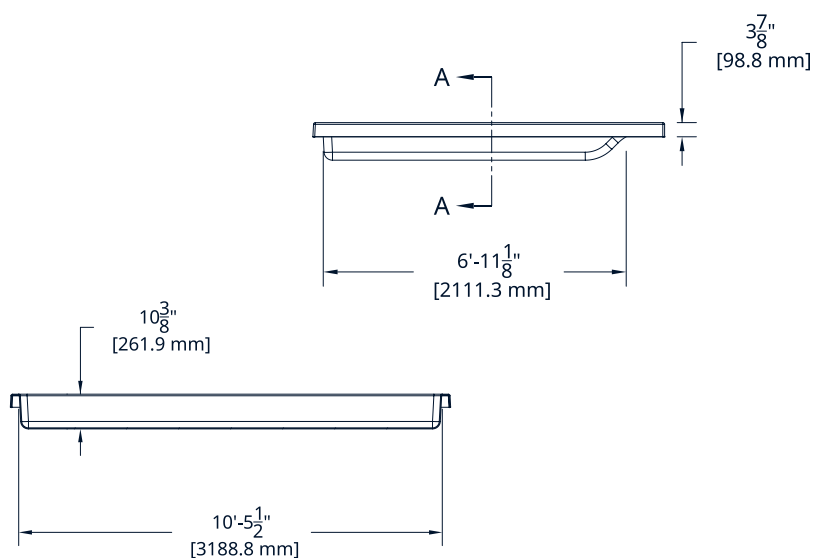

*PLEASE MAKE SURE TO CHOOSE THE TANZA MODULE THAT IS COMPATIBLE WITH YOUR POOL MODEL.