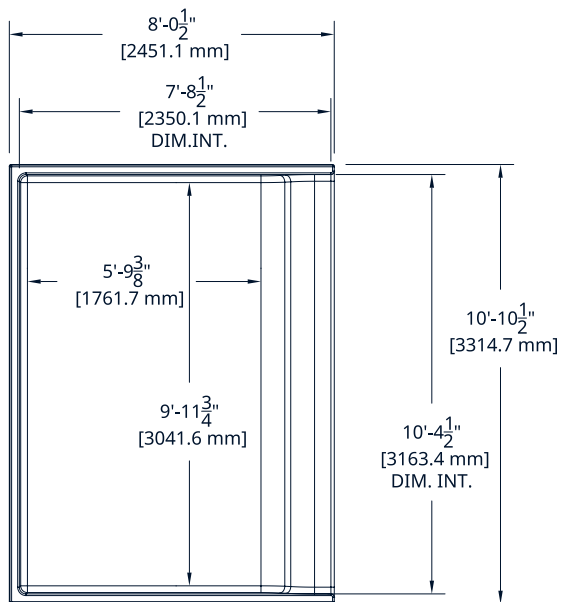

*PLEASE MAKE SURE TO CHOOSE THE TANZA MODULE THAT IS COMPATIBLE WITH YOUR POOL MODEL.