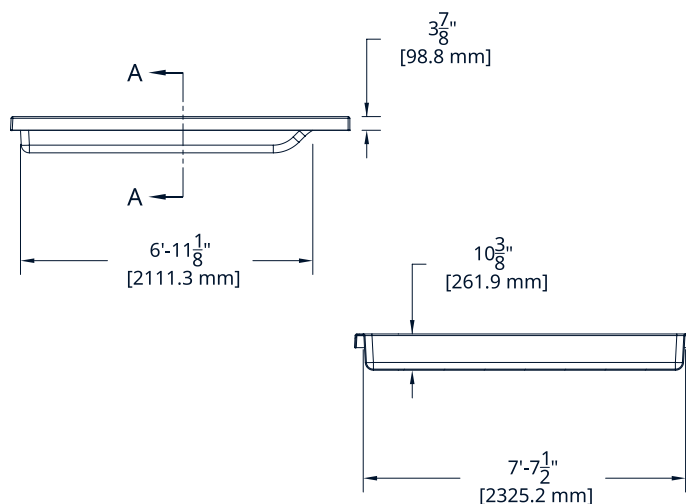

TANZA

8' x 8'

**MADE IN
CANADA**

Available colors

TANZA RELAXATION MODULE

DIMENSIONS	8' x 8'
DEPTH	0.865'
WEIGHT EMPTY POOL	233.07 lbs · 106 kg
INTERIOR VOLUME	38.247 ft ³ · 1.08 m ³
WATER VOLUME	1 083 L · 286 gal

PLEASE CONSULT YOUR REPRESENTATIVE TO ENSURE THAT THE **TANZA 8 X 8** MODULE IS COMPATIBLE WITH YOUR DOLPHIN POOL.

*PLEASE MAKE SURE TO CHOOSE THE TANZA MODULE THAT IS COMPATIBLE WITH YOUR POOL MODEL.

TANZA

8' x 8'

MADE IN
CANADA

Installation options available

1.

2.

*IF YOU WISH TO INSTALL THE **TANZA 8 X 8** RELAXATION MODULE AT THE END OF YOUR POOL, PLEASE CONSULT YOUR REPRESENTATIVE TO ENSURE IT IS COMPATIBLE WITH YOUR DOLPHIN POOL MODEL.