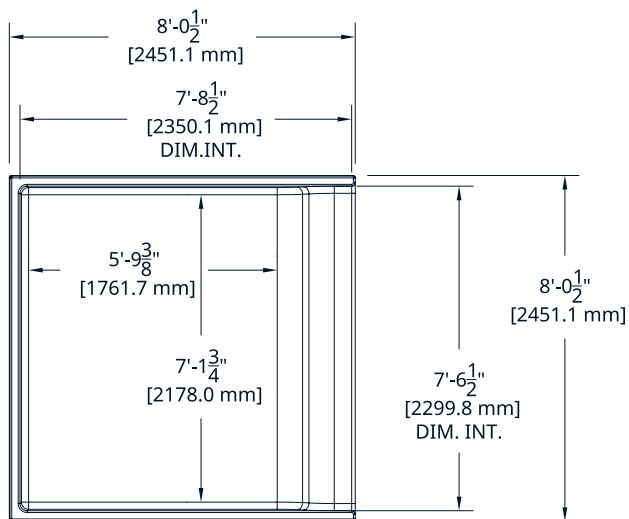

TANZA

8' x 8'

**MADE IN
CANADA**

Available colors

TANZA RELAXATION MODULE

DIMENSIONS	8' x 8'
DEPTH	0.865'
WEIGHT EMPTY POOL	233.07 lbs · 106 kg
INTERIOR VOLUME	38.247 ft ³ · 1.08 m ³
WATER VOLUME	1 083 L · 286 gal

PLEASE CONSULT YOUR REPRESENTATIVE TO ENSURE THAT THE **TANZA 8 X 8** MODULE IS COMPATIBLE WITH YOUR DOLPHIN POOL.

*PLEASE MAKE SURE TO CHOOSE THE TANZA MODULE THAT IS COMPATIBLE WITH YOUR POOL MODEL.

TANZA

8' x 8'

MADE IN
CANADA

Installation options available

1.

2.

*IF YOU WISH TO INSTALL THE **TANZA 8 X 8** RELAXATION MODULE AT THE END OF YOUR POOL, PLEASE CONSULT YOUR REPRESENTATIVE TO ENSURE IT IS COMPATIBLE WITH YOUR DOLPHIN POOL MODEL.